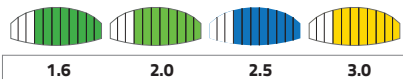

IGNITION

WITH 3 - LINE SAFETY AND RELAUNCH SYSTEM

THE IGNITION KITEBOARD TRAINER KITE IS NOW IN ITS 5TH YEAR OF DESIGN REFINEMENT AND WITH THOUSANDS OF IGNITIONS SOLD AND IN THE HANDS OF THE PUBLIC IT HAS PROVEN TO BE THE PERFECT KITE TO ENTER THE SPORT OF KITING SAFELY. AVAILABLE IN 1.6M, 2M, 2.5M AND 3M SIZES.

FEATURES:

- Simple to set up and fly, with lines pre-attached
- Easy to use wrist leash
- Performs in a wide range of wind conditions
- No previous kite experience required
- Sizes to suit all ages and land kiting activities
- Light weight and compact for easy travel
- Exceptional quality at an unbeatable price
- Ozone warranty and satisfaction guaranteed

SIZES / COLOURS: